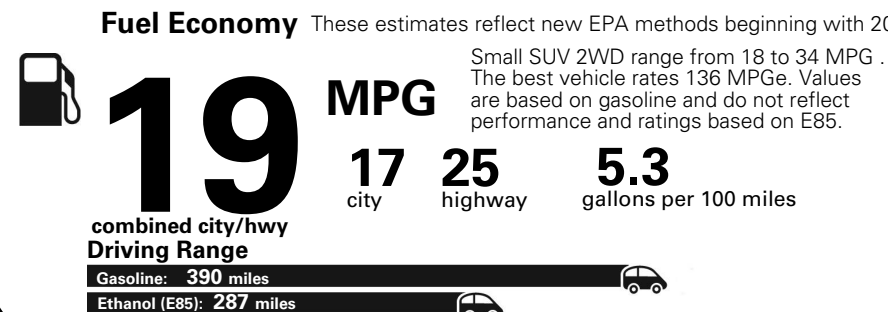

For more information visit: www.dodge.com
 or call 1-800-4ADODGE

FCA US LLC

Fuel Economy and Environment

**Flexible Fuel Vehicle
 Gasoline-Ethanol (E85)**

**You spend
 \$2,750
 in fuel costs
 over 5 years
 compared to the
 average new vehicle.**