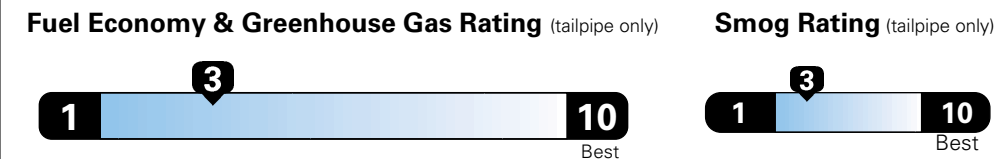

For more information visit: www.dodge.com
 or call 1-800-4ADODGE

FCA US LLC

Fuel Economy and Environment

**Flexible Fuel Vehicle
 Gasoline-Ethanol (E85)**

**You spend
 \$2,750
 in fuel costs
 over 5 years
 compared to the
 average new vehicle.**

**Annual fuel cost
 \$1,900**

Actual results will vary for many reasons, including driving conditions and how you drive and maintain your vehicle. The average new vehicle gets 27 MPG and cost \$6,750 to fuel over 5 years. Cost estimates are based on 15,000 miles per year at \$2.40 per gallon. This is a dual fueled automobile. MPGe is miles per gasoline gallon equivalent. Vehicle emissions are a significant cause of climate change and smog.